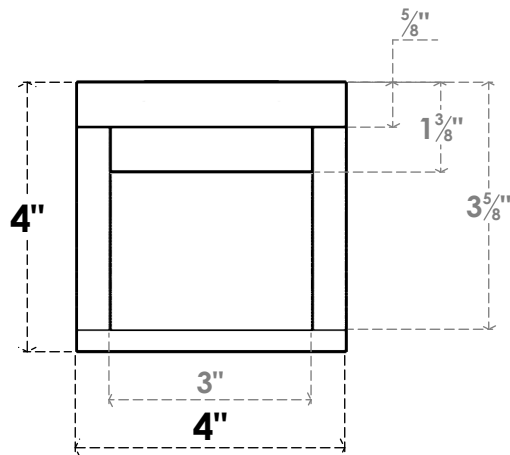

# ITEM NUMBER: RFTURO040X04000X12000X004RIV00RCPR

4"W X 4"H X 12"L TIMBERTHANE ROUGH CEDAR RIVERA FAUX WOOD OPEN RAFTER TAIL, 4"L END, PRIMED TAN

**ISOMETRIC**

GENERATED DATE : 03/02/2023

EKENA MILLWORK  
2300 WEST MAIN ST.  
CLARKSVILLE, TX 75426  
TOLL FREE: 866-607-0453  
WWW.EKENAMILLWORK.COM

**NOTES**

1. INSTALLATION TO BE COMPLETED IN ACCORDANCE WITH MANUFACTURER'S SPECIFICATIONS.
2. DRAWING MAY NOT BE TO SCALE
3. THIS DRAWING IS INTENDED FOR DESIGN AND PLANNING PURPOSES ONLY.
4. ALL INFORMATION CONTAINED HEREIN WAS CURRENT AT THE TIME OF DEVELOPMENT BUT MUST BE REVIEWED AND APPROVED BY THE PRODUCT MANUFACTURER TO BE CONSIDERED ACCURATE.
5. TIMBERTHANE ARCHITECTURAL PRODUCTS ARE MADE FROM HIGH DENSITY URETHANE AND COME FACTORY PRIMED