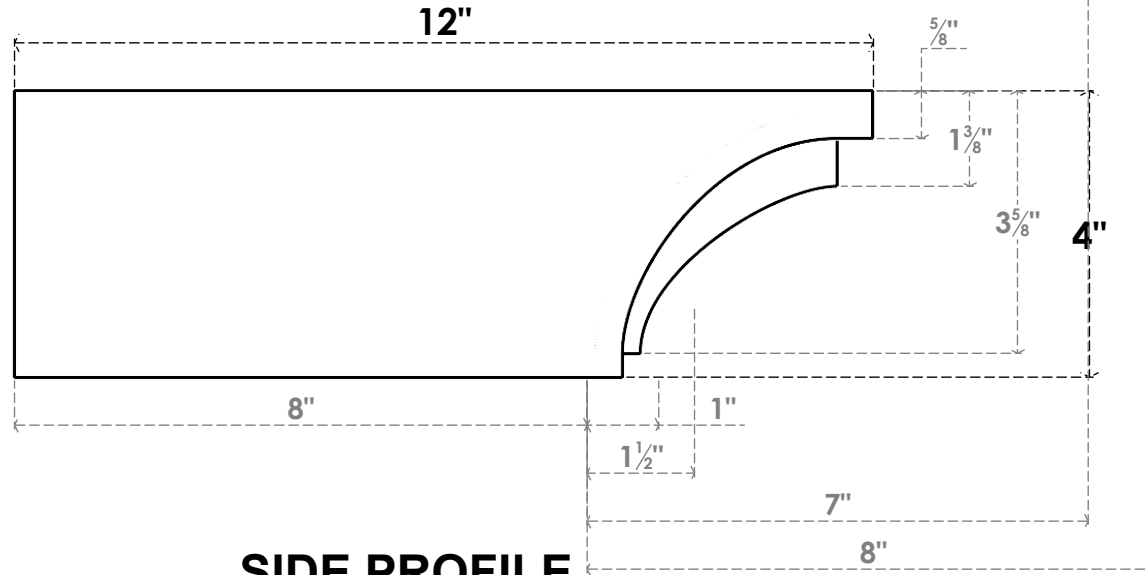

# ITEM NUMBER: RFTURO040X04000X12000X004RIV00RCPR

4"W X 4"H X 12"L TIMBERTHANE ROUGH CEDAR RIVERA FAUX WOOD OPEN RAFTER TAIL, 4"L END, PRIMED TAN

**ISOMETRIC**

GENERATED DATE : 03/02/2023

EKENA MILLWORK  
2300 WEST MAIN ST.  
CLARKSVILLE, TX 75426  
TOLL FREE: 866-607-0453  
WWW.EKENAMILLWORK.COM

**NOTES**

1. INSTALLATION TO BE COMPLETED IN ACCORDANCE WITH MANUFACTURER'S SPECIFICATIONS.
2. DRAWING MAY NOT BE TO SCALE
3. THIS DRAWING IS INTENDED FOR DESIGN AND PLANNING PURPOSES ONLY.
4. ALL INFORMATION CONTAINED HEREIN WAS CURRENT AT THE TIME OF DEVELOPMENT BUT MUST BE REVIEWED AND APPROVED BY THE PRODUCT MANUFACTURER TO BE CONSIDERED ACCURATE.
5. TIMBERTHANE ARCHITECTURAL PRODUCTS ARE MADE FROM HIGH DENSITY URETHANE AND COME FACTORY PRIMED