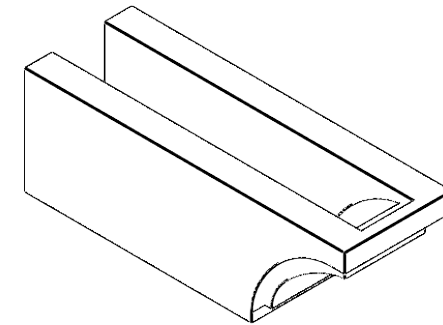

# ITEM NUMBER: RFTURO040X04000X12000X004RIV00RCPR

4"W X 4"H X 12"L TIMBERTHANE ROUGH CEDAR RIVERA FAUX WOOD OPEN RAFTER TAIL, 4"L END, PRIMED TAN

**ISOMETRIC**

GENERATED DATE : 03/02/2023

EKENA MILLWORK  
2300 WEST MAIN ST.  
CLARKSVILLE, TX 75426  
TOLL FREE: 866-607-0453  
WWW.EKENAMILLWORK.COM

**NOTES**

1. INSTALLATION TO BE COMPLETED IN ACCORDANCE WITH MANUFACTURER'S SPECIFICATIONS.
2. DRAWING MAY NOT BE TO SCALE
3. THIS DRAWING IS INTENDED FOR DESIGN AND PLANNING PURPOSES ONLY.
4. ALL INFORMATION CONTAINED HEREIN WAS CURRENT AT THE TIME OF DEVELOPMENT BUT MUST BE REVIEWED AND APPROVED BY THE PRODUCT MANUFACTURER TO BE CONSIDERED ACCURATE.
5. TIMBERTHANE ARCHITECTURAL PRODUCTS ARE MADE FROM HIGH DENSITY URETHANE AND COME FACTORY PRIMED